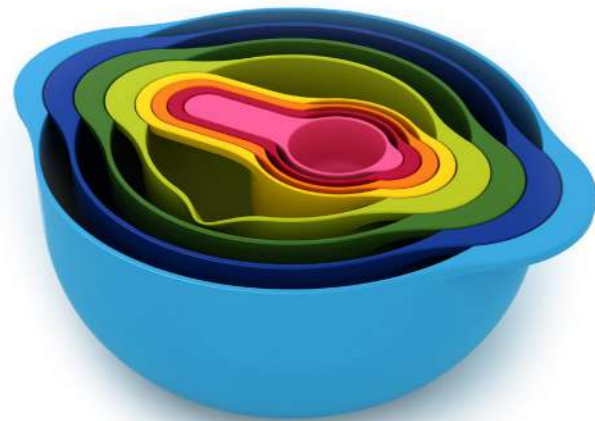

Flex™ Lite
Toilet brush
70559

PROMOTIONAL RANGE

5-piece Utensil Set
with storage stand
10534

4-piece Chopping Board Set
with index-style tabs
60169

8-piece Food Preparation Set
40104

3-piece Storage Container Set
81115

POS & MERCHANDISERS

Disposable Floor-standing Merchandiser
(Image for reference only)

Bay End Display
(Image for reference only)

Promotional Range
Disposable Floor-standing Merchandiser
(Image for reference only)