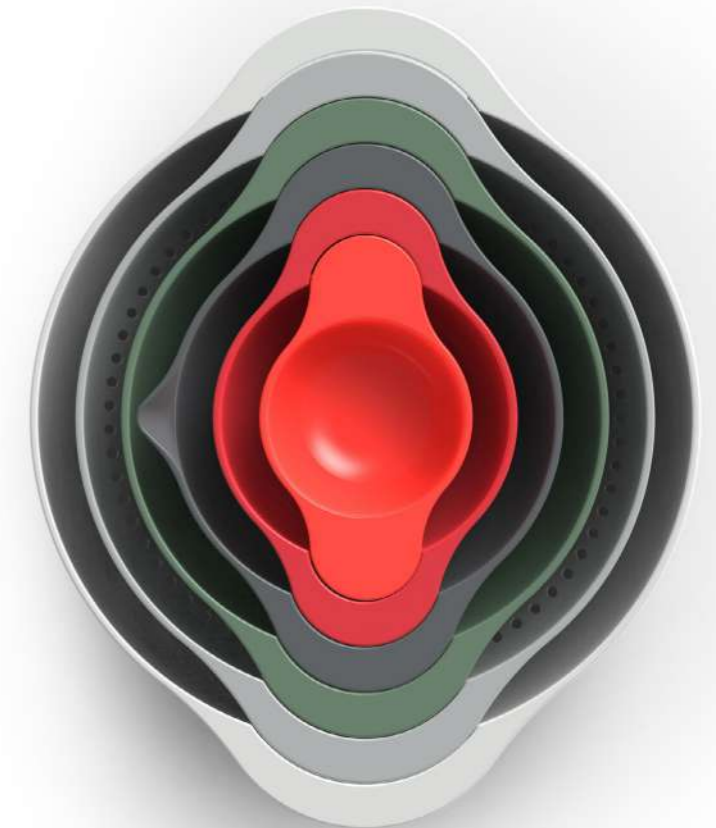

Joseph Joseph

It all started with a chopping board

When twin brothers and product designers Antony and Richard Joseph founded Joseph Joseph in 2003, their very first products were a range of colourful glass chopping boards. Since then, the brand has built a reputation as one of the world's most innovative housewares brands. Their ability to blend inventive design with contemporary styling and a distinctive use of colour is unique within the industry.

World-class UK design team

Joseph Joseph's head office in the centre of London houses a state-of-the-art design studio with a highly skilled in-house team that work with leading UK product design agencies.

Since 2003 the business has won numerous accolades and awards that include 14 Reddot Design Awards and two Queen's Awards for Enterprise, presented by HRH The Princess Royal.

Brilliantly Useful Design

At Joseph Joseph we love solving everyday problems through intelligent design. Be it for the kitchen, bathroom or utility room we apply the same inventive thinking to everything we do. Our mission is to create desirable products that enhance everyday life and that stay true to our philosophy of creating *Brilliantly Useful Design*.

Duo

Duo is an innovative range of essential housewares that bring clever solutions to the home. The range is carefully designed with simplicity and innovation at its core and with a strong emphasis on quality and value.

Every product in the range is made from high quality materials in a distinctive colour palette that can seamlessly integrate with a wide range of homes.